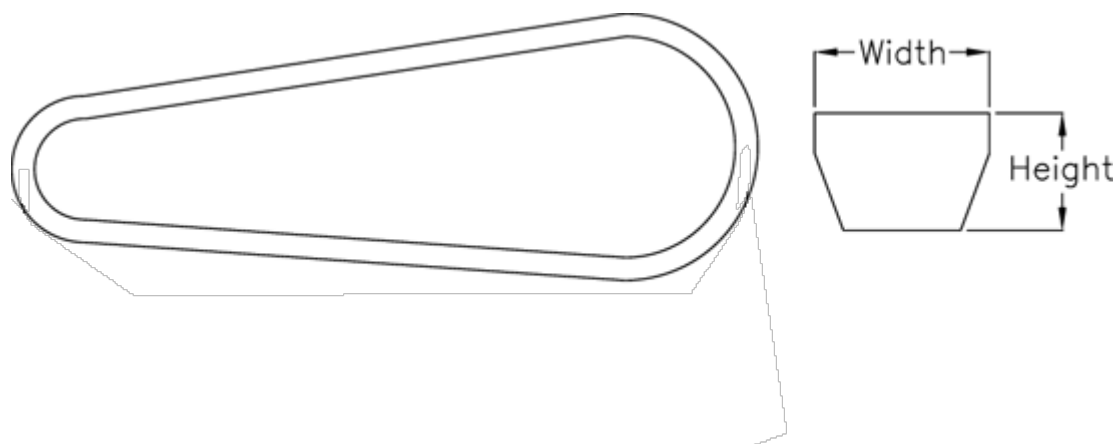

Data Sheet

Article number: 601962561030
Description: Gates V-belt SPA 1030 Ld 1030
DELTA NARROW

Measures

Datum length =	1030
Height =	10
Width =	13